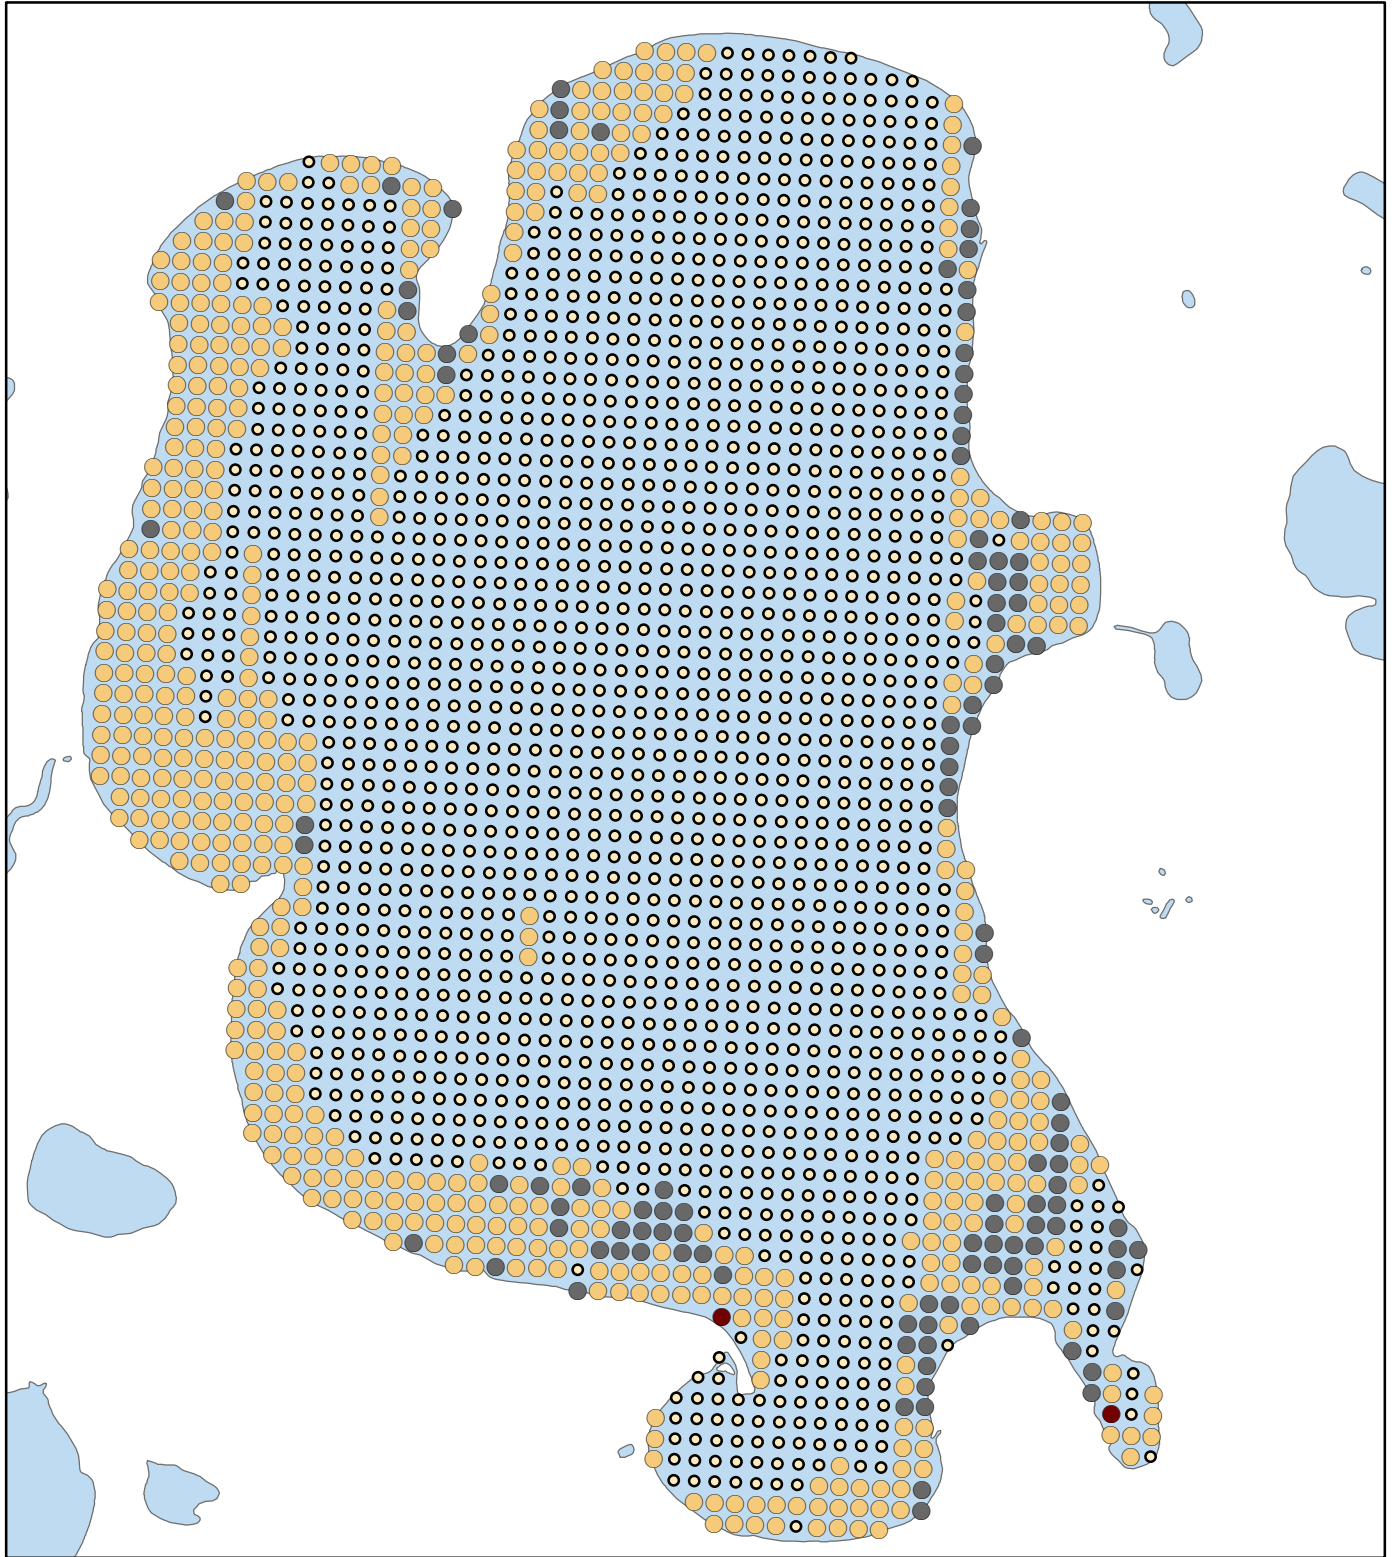

Substrate Map of Fence Lake

Legend Fence Lake

- Substrate**
- Too deep
 - Muck
 - Rock
 - Sand

0 0.4 0.8 1.6 Miles