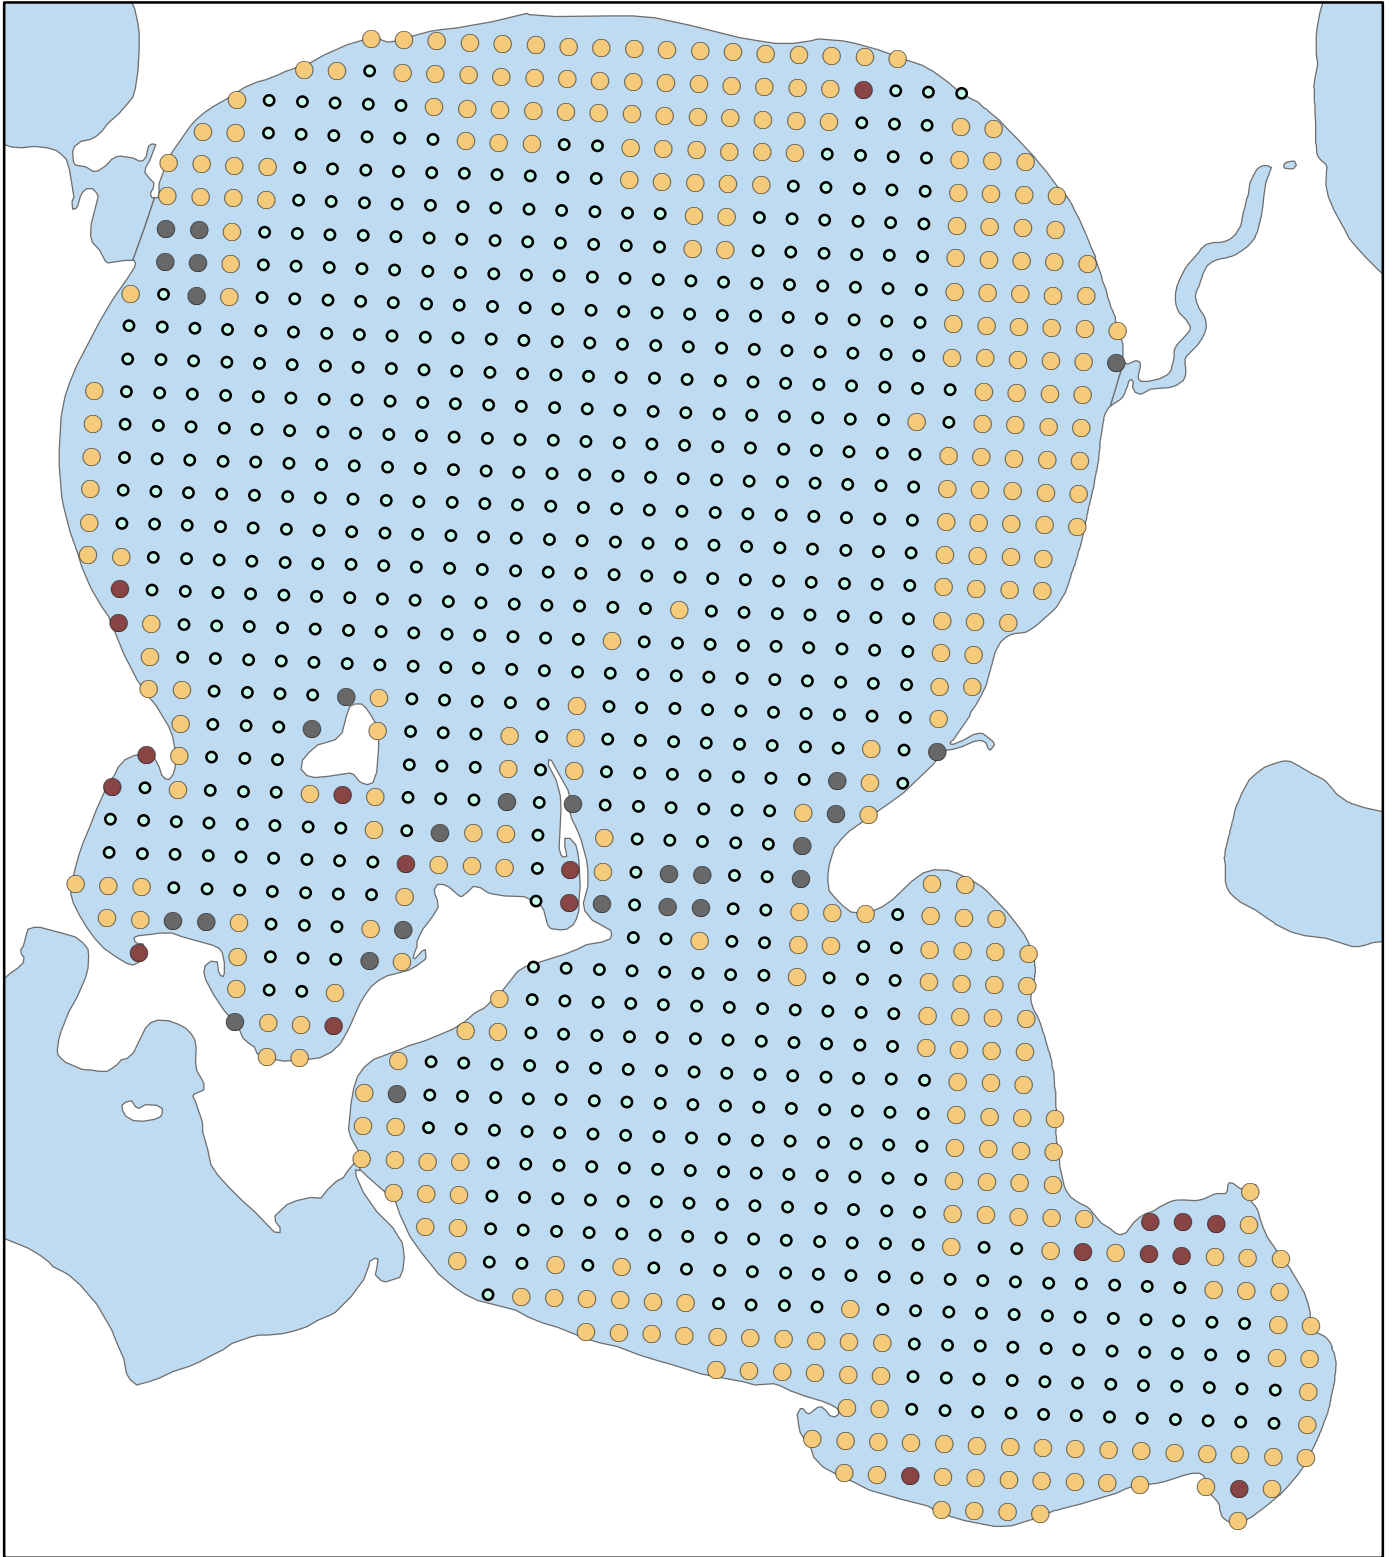

# Substrate Map of Big Crawling Stone Lake

0 0.2 0.4 0.8 Miles

## Legend

### Big Crawling Stone Lake