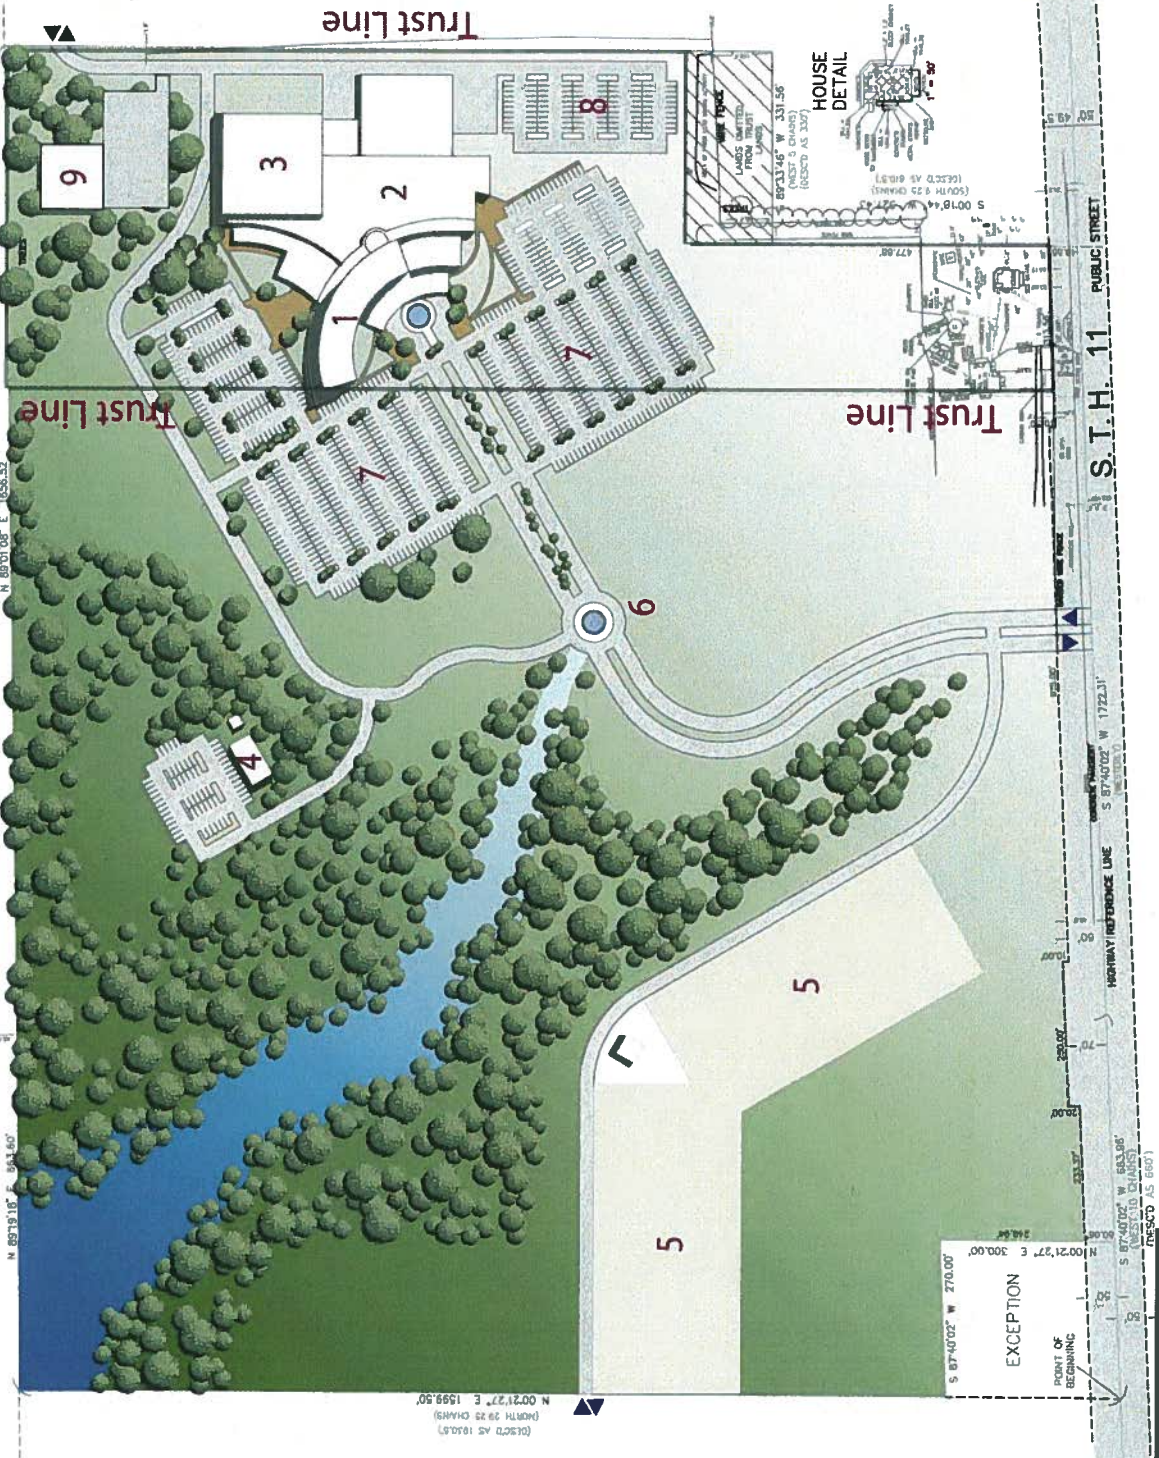

**KEY**

- 1. Hotel
- 2. Casino
- 3. Meeting
- 4. Sporting Club
- 5. RV Park
- 6. Water/Light Feature
- 7. Parking
- 8. Employee Parking
- 9. Maintenance Building

**Lac du Flambeau**  
 lac du flambeau casino  
 shullsburg, wi

**KEY**

- 1. Entry
- 2. Player's Club
- 3. Gift Shop / Hotel Core
- 4. Lobby
- 5. Spa
- 6. Fitness
- 7. Pool
- 8. Center Bar
- 9. Poker
- 10. Bingo/ Restroom/ Snack Bar
- 11. Gaming
- 12. Sports Bar
- 13. Restrooms
- 14. Cage
- 15. Food
- 16. Steak House
- 17. Buffet
- 18. Meeting
- 19. Small Meeting
- 20. Pre-Function
- 21. Porte Cochere
- 22. Back of House / Tribal Government Offices
- 23. Youth Non-Gaming

**Lac du Flambeau**  
 lac du flambeau casino  
 shullsburg, wi

**Lac du Flambeau**  
 lac du flambeau casino  
 shullsburg, WI